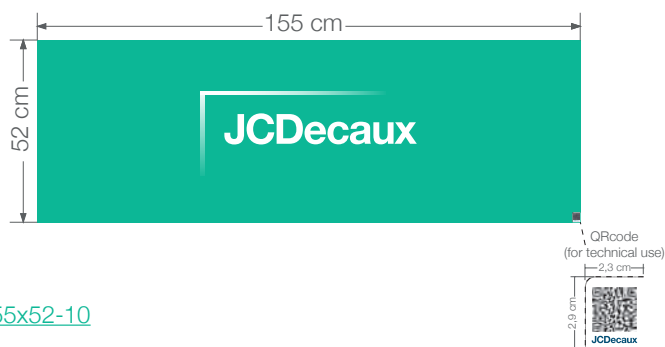

Backside Banner

Bus 155 x 52 cm

JCDecaux Metro Bus Tram

13/01/2022

Technical Specifications

Quality - size

- Size: 155 x 52 cm
- Technical data: Black-backed adhesive vinyl poster

Files

Final files have to be sent in PDF format, by mail or using Wetransfer to mbt-air@jcdecaux.com

Direct attachment to template:

<https://www.jcdecaux-belux.com/fr/gabarit-mbt/backside-banner-155x52-10>

Standards and file types

High resolution PDF files (720dpi, version 1.5 or lower), scale 1:10, containing a 5 mm bleed area in accordance with the available templates.

PDFs generated from Adobe Illustrator are also acceptable with presetting [Illustrator as default].

Please provide one file per version and per language.

All costs arising from deliveries of non-compliant files and/or post-delivery client corrections will be borne by the client.