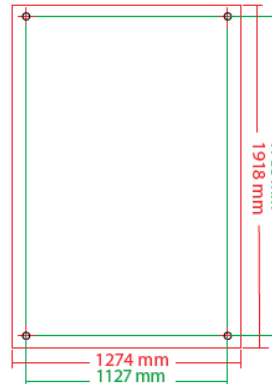

COMMERCIAL DETAILS

Dimensions	2 sqm (m ²)
Location	Outside - Bus Zone
Nb of units	1 side
Minimum booking	1 year
Share of time	100%
Advertisers	4 max. / bus shelter

BUS SHELTER – HOTEL SHUTTLE

OUTSIDE

BUS ZONE

- **We only accept Adobe PDF (1.4 to 1.7) files. (1 visual = 1 PDF)**
- The size of the pdf file must be 1:10 of the real format + **50 mm bleed**
- The image resolution should be 300 dpi at size 1/10
- All elements (images and vector) used in the document must be in CMYK (No RGB or spot color)

For more information on how to create a valid Adobe PDF file look to the userguide page "HOW MAKE A GOOD PDF".

Visual dimensions

Visible area: Area corresponding to the visible part of the layout once installed.
All elements out of this area / format are in the bleed part and will not be visible.

Sticker :

Print area:
1918 x 1274 mm

Visible area:
1788 x 1127 mm

Others

Control

Control of the file by our supplier.
Corrections if needed with a 2 working days delay

Production lead-time

10 working days from receipt of files