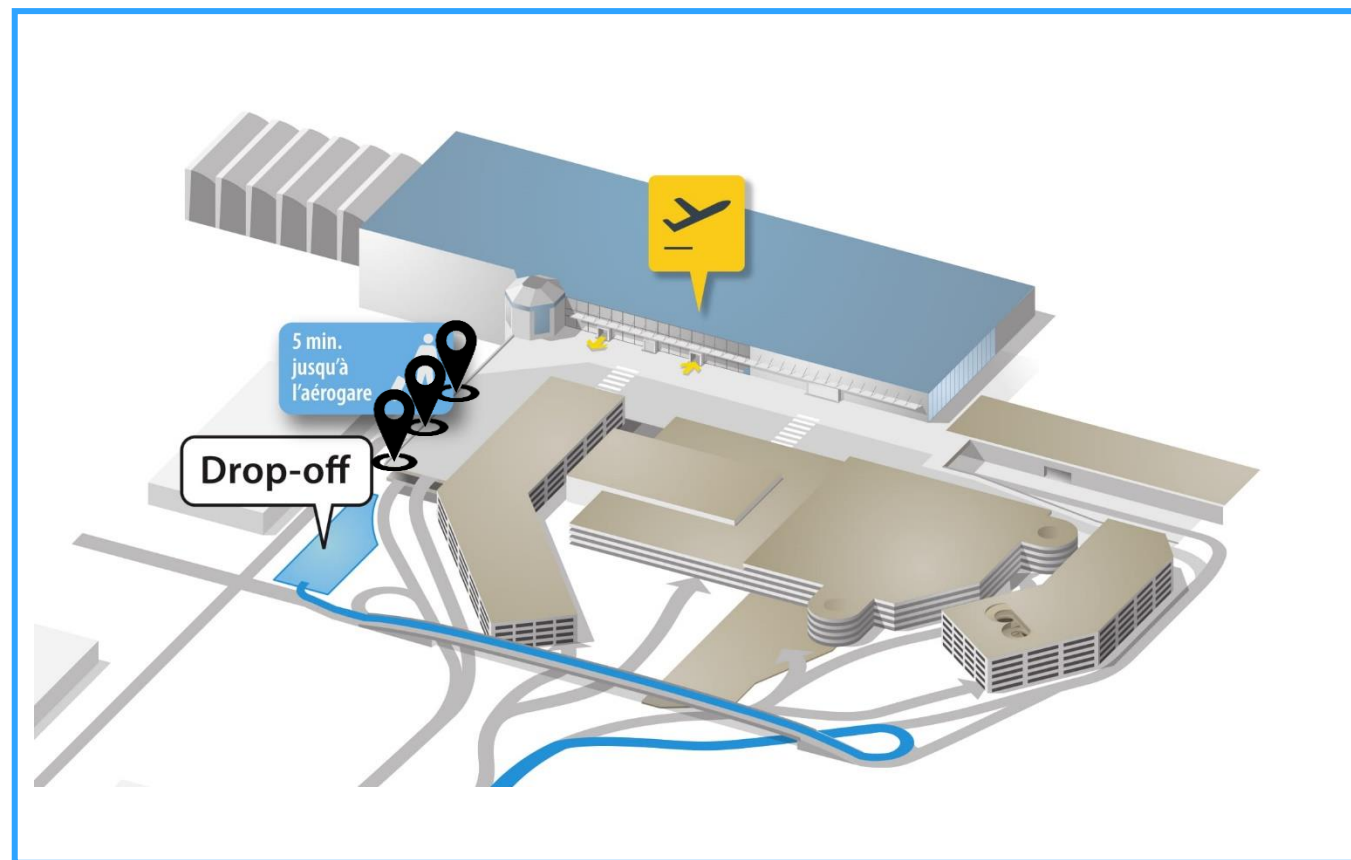

BRUSSELS AIRPORT | MEDIA PRODUCTS

BUS SHELTER – HOTEL SHUTTLE

OUTSIDE BUS ZONE

BUS SHELTER – HOTEL SHUTTLE

OUTSIDE | BUS ZONE

MEDIA BENEFITS:

- Enjoy a visibility on the bus shelter to engage with a specific audience (hotel guests).

COMMERCIAL DETAILS

Dimensions	2 sqm (m ²)
Location	Outside - Bus Zone
Nb of units	1 side
Minimum booking	1 year
Share of time	100%
Advertisers	4 max. / bus shelter

BUS SHELTER – HOTEL SHUTTLE

OUTSIDE

BUS ZONE