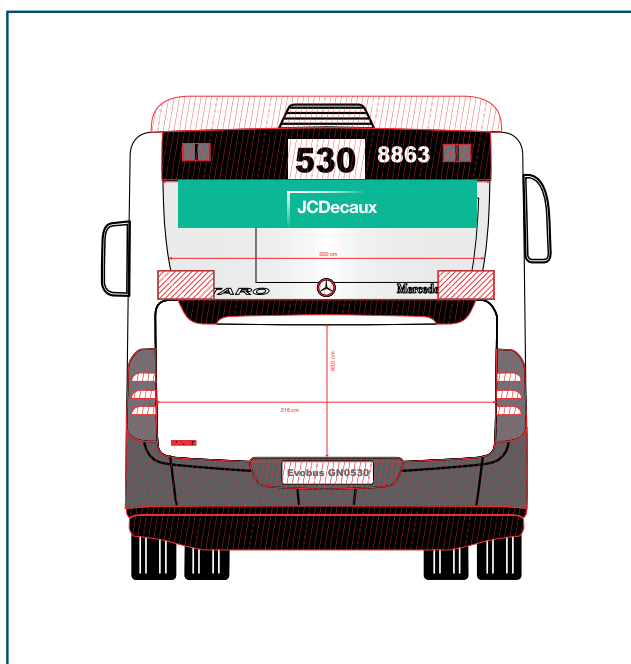

Rear Window Banner

JCDecaux Metro Bus Tram

Bus 190 x 30 cm

13/01/2022

Technical Specifications

Quality - size

- Size: 190 x 30 cm
- Technical data: Laminated micro-perforated adhesive poster

Direct link to template:

<https://www.jcdecaux-belux.com/fr/gabarit-mbt/rear-window-banner-190x30-10>

Standards and file types

High resolution PDF files (720dpi, version 1.5 or lower), scale 1:10, containing a 5 mm bleed area in accordance with the available templates.

Files

Final files have to be sent in PDF format, by mail or using Wetransfer to mbt-air@jcdecaux.com

Rear Window Banner

JCDecaux Metro Bus Tram

Bus 190 x 30 cm

13/01/2022

Specifications Techniques

Qualité - format

- Format : 190 x 30 cm
- Données techniques : Affiche adhésif microperforé laminé

Lien direct vers le gabarit :

<https://www.jcdecaux-belux.com/fr/gabarit-mbt/rear-window-banner-190x30-10>

Normes et type de fichiers