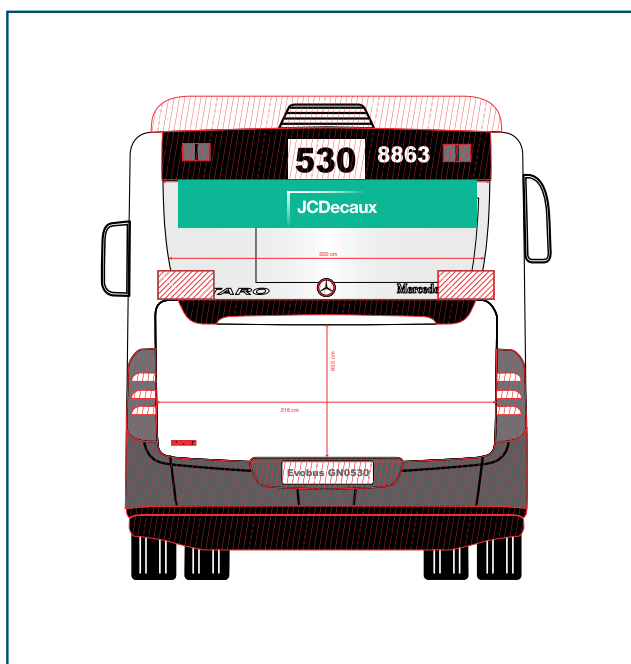

Rear Window Banner

JCDecaux Metro Bus Tram

Bus 190 x 30 cm

13/01/2022

Technical Specifications

Quality - size

- Size: 190 x 30 cm
- Technical data: Laminated micro-perforated adhesive poster

Direct link to template:

<https://www.jcdecaux-belux.com/fr/gabarit-mbt/rear-window-banner-190x30-10>

Standards and file types

High resolution PDF files (720dpi, version 1.5 or lower), scale 1:10, containing a 5 mm bleed area in accordance with the available templates.

- Format : 190 x 30 cm
- Données techniques : Affiche adhésif microperforé laminé

Lien direct vers le gabarit :

<https://www.jcdecaux-belux.com/fr/gabarit-mbt/rear-window-banner-190x30-10>

Normes et type de fichiers