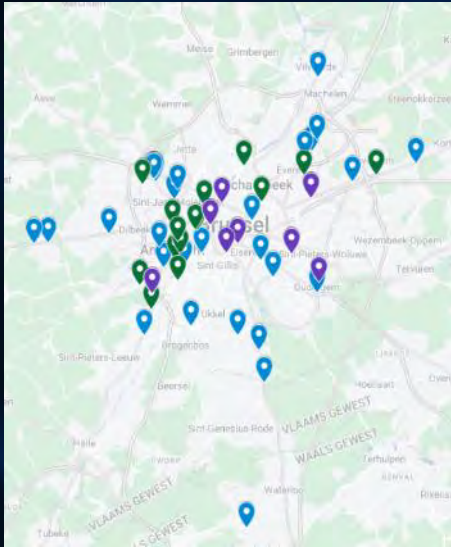

PRESTIGE

by JCDecaux

150 top locations strategically placed in **the 5 biggest cities** for unmatched exposure

BRUSSELS

Cover 1+

Brussels CIM

82%