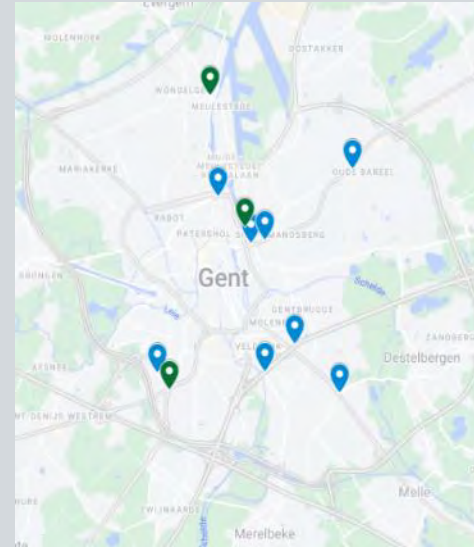

# PRESTIGE

by JCDecaux

**150 top locations** strategically placed in **the 5 biggest cities** for unmatched exposure

## ANTWERPEN

**Cover 1+**

Antwerpen CIM

90%

## LIEGE

**Cover 1+**

Liège CIM

92%

## GENT

**Cover 1+**

Gent CIM

86%