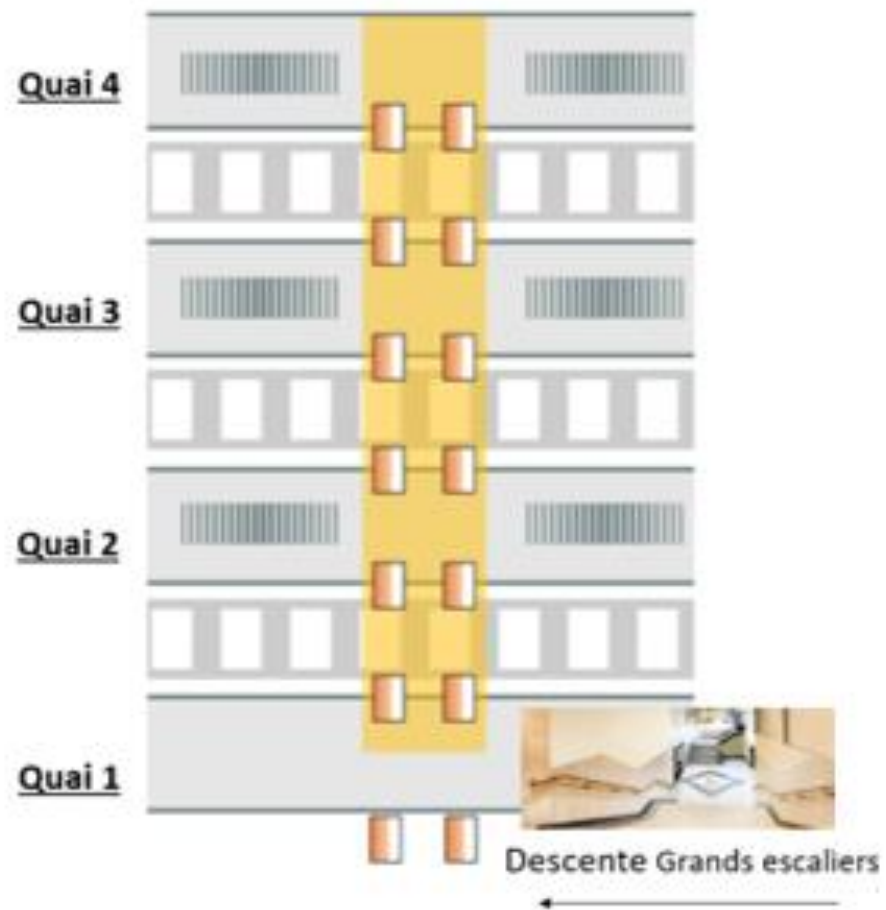

JCDecaux

JCDecaux

Smartbox city

SELECTIVITY

You are targeting the passengers commuting in the main train station in Lux city

12 Sides in the north underground of the central train station

14 sides in the south underground of the central train station

26 SIDES
slightly inclined for a maximum visibility^(5%)

Souterrain NORD

Souterrain SUD